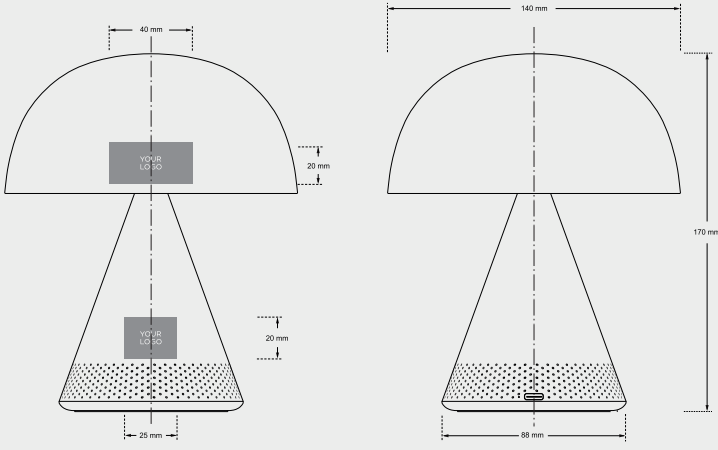

Suggested branding: pad print - laser

TECH SPECS

Large portable audio LED lamp
 9 adjustable LED color range (cool or warm white light + 7 colors)
 Push activation light
 Memory Dimmer
 5W Bluetooth® 360° Speaker
 Battery life: 24h for illumination
 6h when light + audio features are simultaneously on
 Tested at 75% brightness, 22°C ambient indoor temperature
 Charging time: 3h
 Rechargeable on USB-C port (cable included) or wirelessly
 Material: Aluminium / ABS
 Dimensions: Ø14 x 17 cm | Ø5.5 x 6.7" | Weight: 600 g | 0.68 lbs